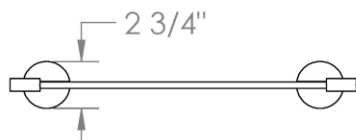

CON__-URB-0.8

Tempered Glass Shelf - Urbane

MODEL NO.	C	E	GLASS SIZE
CON24-URB-0.8	18 1/2"	19"	17 3/4" x 19 1/2" x 3/8"
CON30-URB-0.8	25 1/2"	20"	18 3/4" x 27" x 3/8"
CON36-URB-0.8	31 1/2"	20"	18 3/4" x 33" x 3/8"