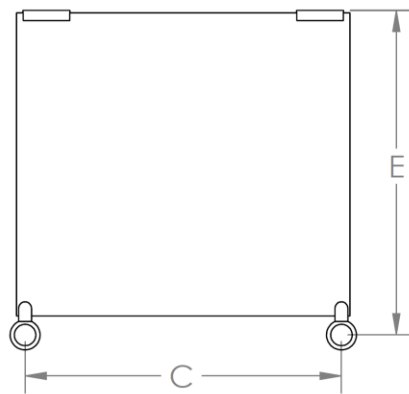

CON__-URB-0.8

Tempered Glass Shelf - Urbane

MODEL NO.	C	E	GLASS SIZE
CON24-URB-0.8	18 1/2"	19"	17 3/4" x 19 1/2" x 3/8"
CON30-URB-0.8	25 1/2"	20"	18 3/4" x 27" x 3/8"
CON36-URB-0.8	31 1/2"	20"	18 3/4" x 33" x 3/8"